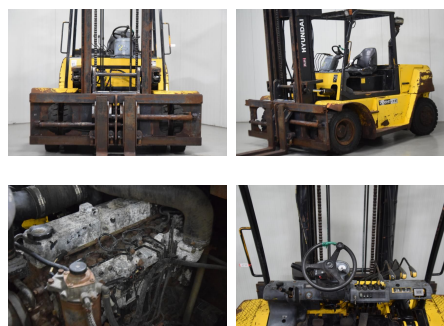

M.T.C. (Moerdijk Trading Center) B.V.
Apolloweg 11
4782 SB Moerdijk
Harbour 196
The Netherlands
T +31 (0) 168 382 602
F +31 (0) 168 382 604
info@mtc-forklifts.com
www.mtc-forklifts.com

HYUNDAI 70DS-7

Capacity: 7000 kg
Mast type: Duplex
Lift height: 4500 mm
Closed height: 3300 mm
YOM: 2010
Engine type: Diesel
Tech. Condition: good
Visual condition: average
Fork length: 1500 mm

Com Nr.: VR68
Front tyres: Solid
Rear tyres: Solid

Extras:

Side Shift Fork positioners
no display

Price: on request (Subject to prior sale)