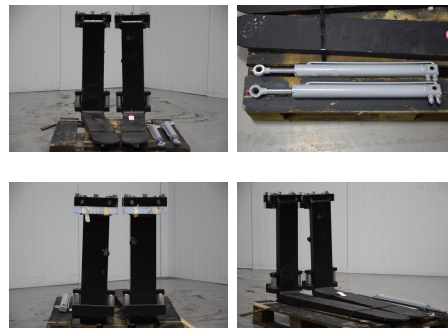

M.T.C. (Moerdijk Trading Center) B.V.
Apolloweg 11
4782 SB Moerdijk
Harbour 196
The Netherlands
T +31 (0) 168 382 602
F +31 (0) 168 382 604
info@mtc-forklifts.com
www.mtc-forklifts.com

Forks Forks

Capacity: 5500 kg
Tech. Condition: New
Visual condition: New
Fork length: 1200 mm

Com Nr.: RT13

Extras:

Price: on request (Subject to prior sale)