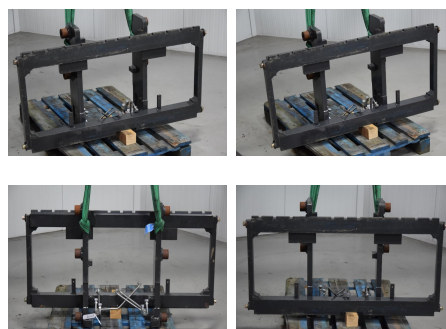

Tech. Condition: good

Visual condition: good

Extras:

width 570 mm, FEM IV

Com Nr.: FA99

Price: on request (Subject to prior sale)