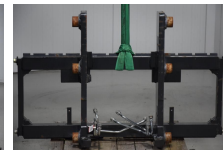

## Div integral carriage

**Tech. Condition:** good

**Visual condition:** good

**Extras:**

width 570 mm, FEM III

**Com Nr.:** FA98

**Price: on request** (Subject to prior sale)