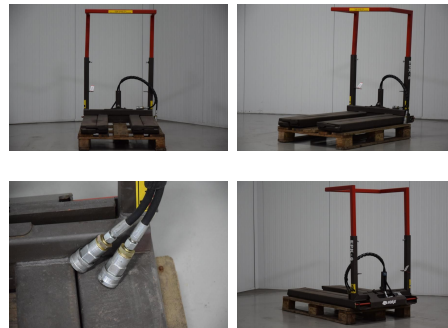

M.T.C. (Moerdijk Trading Center) B.V.
Apolloweg 11
4782 SB Moerdijk
Harbour 196
The Netherlands
T +31 (0) 168 382 602
F +31 (0) 168 382 604
info@mtc-forklifts.com
www.mtc-forklifts.com

Norje EPK-6

Capacity: 700 kg

Mast type: 0

Engine type: None

Tech. Condition: New

Visual condition: New

Extras:

crate dumper, NEW, width 720 mm, length 1130 mm

Com Nr.: FA60

Front tyres: 0

Rear tyres: 0

Price: on request (Subject to prior sale)