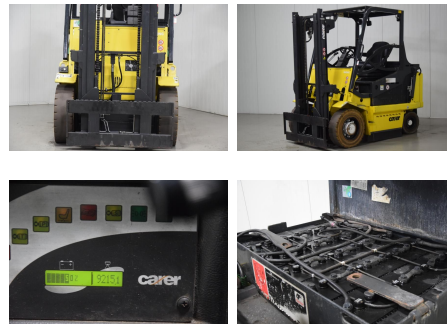

M.T.C. (Moerdijk Trading Center) B.V.
Apolloweg 11
4782 SB Moerdijk
Harbour 196
The Netherlands
T +31 (0) 168 382 602
F +31 (0) 168 382 604
info@mtc-forklifts.com
www.mtc-forklifts.com

Carer R45NC

Capacity: 4500 kg
Mast type: Duplex
Lift height: 3300 mm
Closed height: 2410 mm
YOM: 2014
Running hours: 9215
Engine type: Electric
Tech. Condition: good
Visual condition: good

Com Nr.: EC16
Front tyres: Solid
Rear tyres: Solid
Battery: 80V,

Extras:
Side Shift

Price: on request (Subject to prior sale)