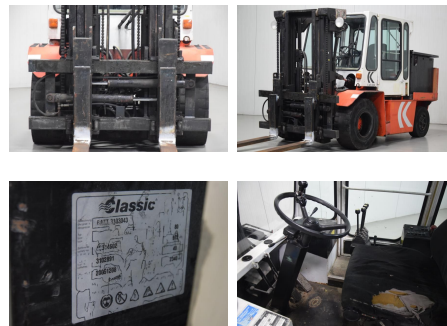

M.T.C. (Moerdijk Trading Center) B.V.
Apolloweg 11
4782 SB Moerdijk
Harbour 196
The Netherlands
T +31 (0) 168 382 602
F +31 (0) 168 382 604
info@mtc-forklifts.com
www.mtc-forklifts.com

Kalmar EB4.5-500

Capacity: 4500 kg
Mast type: Triplex
Lift height: 4135 mm
Closed height: 2040 mm
YOM: 1989
Running hours: 6990
Engine type: Electric
Tech. Condition: good
Visual condition: good
Fork length: 1800 mm

Com Nr.: DR87
Front tyres: Solid
Rear tyres: Solid
Battery: 2005, 80V, 972Ah,

Extras:

Side Shift Fork positioners Full cabin Full free lift
container specification

Price: on request (Subject to prior sale)