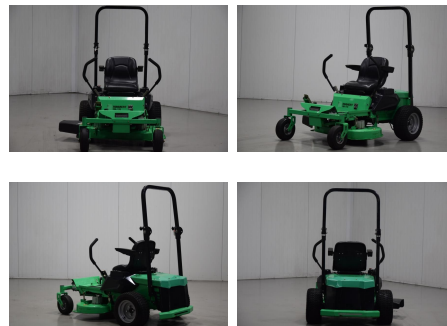

YOM: 2017
Engine type: Electric
Tech. Condition: very good
Visual condition: very good

Extras:

no batteries

Com Nr.: CA28
Front tyres: Pneumatic tires
Rear tyres: Pneumatic tires
Battery: 48V,

Price: on request (Subject to prior sale)