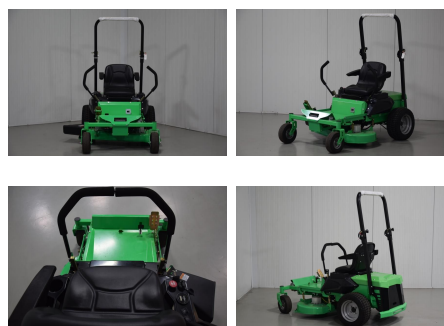

M.T.C. (Moerdijk Trading Center) B.V.
Apolloweg 11
4782 SB Moerdijk
Harbour 196
The Netherlands
T +31 (0) 168 382 602
F +31 (0) 168 382 604
info@mtc-forklifts.com
www.mtc-forklifts.com

Lawn mower Sit-on

YOM: 2018

Engine type: Electric

Tech. Condition: New

Visual condition: New

Extras:

no batteries, Hub Motor 3KW

Com Nr.: CA25

Front tyres: Pneumatic tires

Rear tyres: Pneumatic tires

Price: on request (Subject to prior sale)