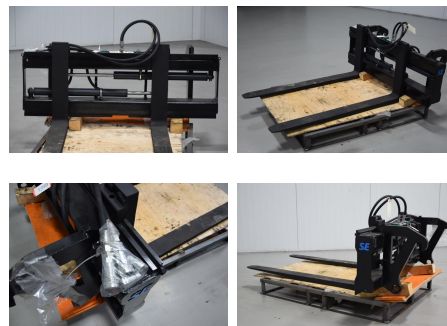

Capacity: 2500 kg
YOM: 2020
Engine type: None
Tech. Condition: New
Visual condition: New
Fork length: 1200 mm

Com Nr.: BD62

Extras:

Special trucks
with CE, NEW

Price: on request (Subject to prior sale)