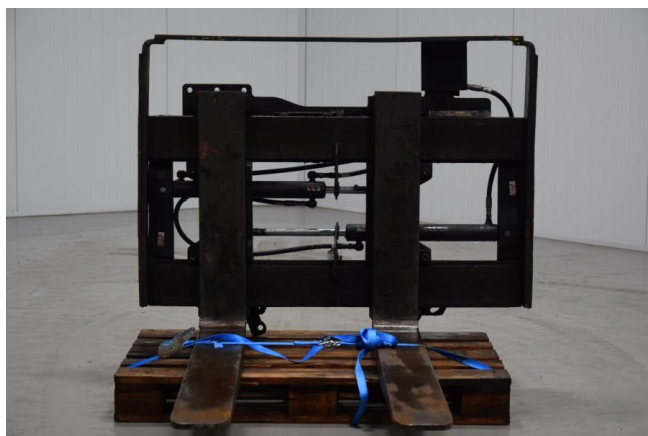

M.T.C. (Moerdijk Trading Center) B.V.
Apolloweg 11
4782 SB Moerdijk
Harbour 196
The Netherlands
T +31 (0) 168 382 602
F +31 (0) 168 382 604
info@mtc-forklifts.com
www.mtc-forklifts.com

Cascade SS/FP

Capacity: 5000 kg
Engine type: None
Tech. Condition: good
Visual condition: good
Fork length: 1400 mm

Com Nr.: AF27

Extras:

Price: on request (Subject to prior sale)